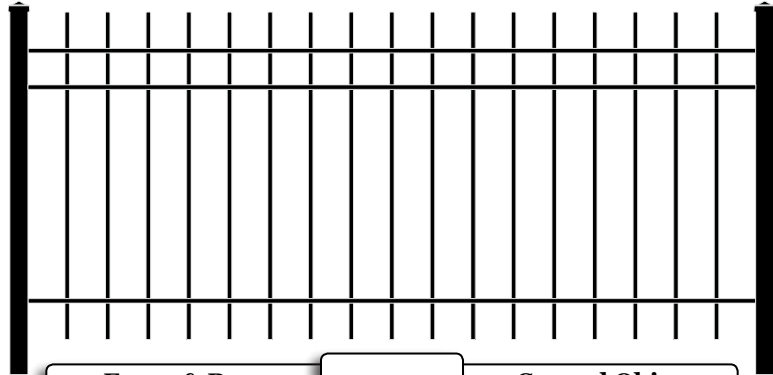

Iron Fence

Iron Fence

Fence & Posts
\$45.⁰⁰/foot

F10

Central Ohio
Installation Available

Fence & Posts
\$40.⁰⁰/foot

F5

Central Ohio
Installation Available