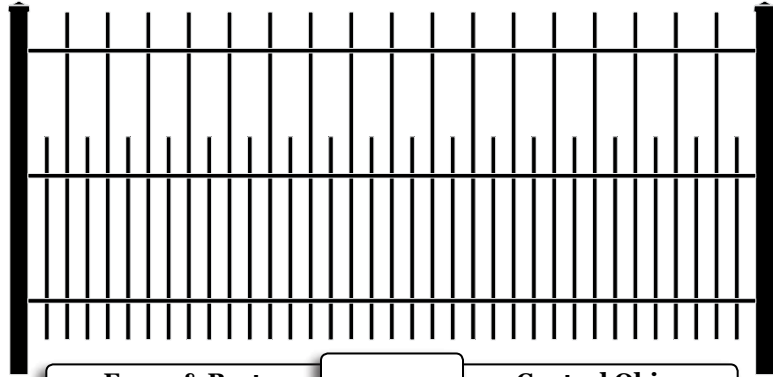

Iron Fence

Fence & Posts
$50.⁰⁰/foot

F49

Central Ohio
Installation Available