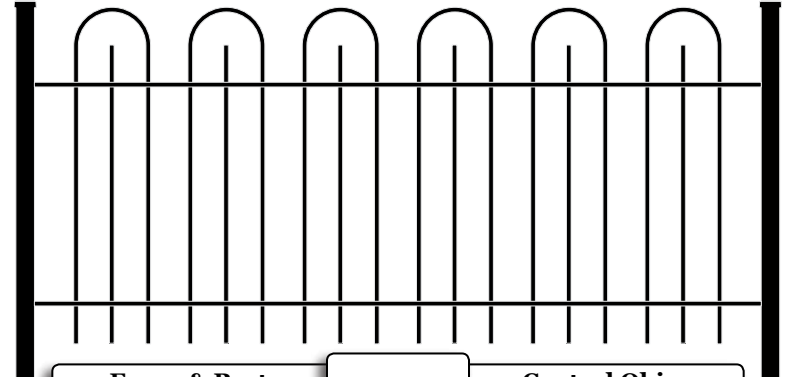

Fence & Posts
$50.⁰⁰/foot

F20

Central Ohio
Installation Available