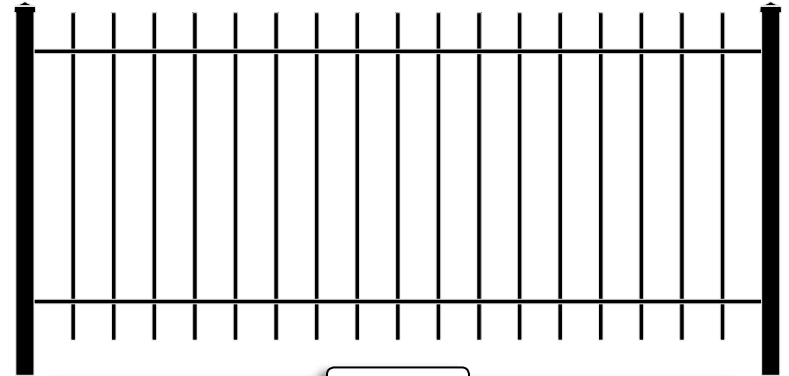

Iron Fence

Iron Fence

Fence & Posts
\$45.⁰⁰/foot

F10

Central Ohio
Installation Available

Fence & Posts
\$40.⁰⁰/foot

F5

Central Ohio
Installation Available

Fence & Posts
\$55.⁰⁰/foot

F10S

Central Ohio
Installation Available

Fence & Posts
\$50.⁰⁰/foot

F5S

Central Ohio
Installation Available

AVAILABLE PICKET FINIALS:

AVAILABLE POST TOPS:

9-X

656

NEWELL

BALL-TOP

MATERIALS:

- 2" SQUARE POSTS
- 1/2" VERTICAL PICKETS
- 1/2" X 1" HORIZONTAL CHANNELS
- POWDER COATED BLACK

OPTIONS:

AVAILABLE 32" TO 60" TALL
INSTALLATION MINIMUM \$300.⁰⁰