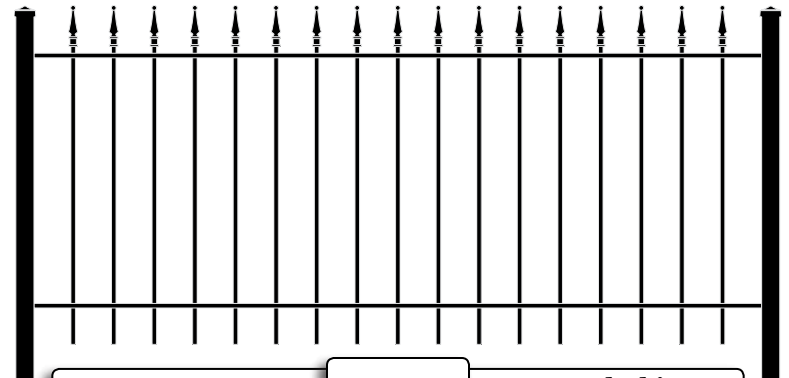

Iron Fence

Iron Fence

Fence & Posts
$45.⁰⁰/foot

F10

Central Ohio
Installation Available

Fence & Posts
$40.⁰⁰/foot

F5

Central Ohio
Installation Available

Fence & Posts
$55.⁰⁰/foot

F10S

Central Ohio
Installation Available

Fence & Posts
$50.⁰⁰/foot

F5S

Central Ohio
Installation Available

AVAILABLE PICKET FINIALS:

AVAILABLE POST TOPS:

MATERIALS:

- 2" SQUARE POSTS
- 1/2" VERTICAL PICKETS
- 1/2" X 1" HORIZONTAL CHANNELS
- POWDER COATED BLACK

OPTIONS:

AVAILABLE 32" TO 60" TALL
INSTALLATION MINIMUM $300.⁰⁰

fortin
IRONWORKS

944 W.5TH AVE
COLUMBUS, OH
(614) 291-4342