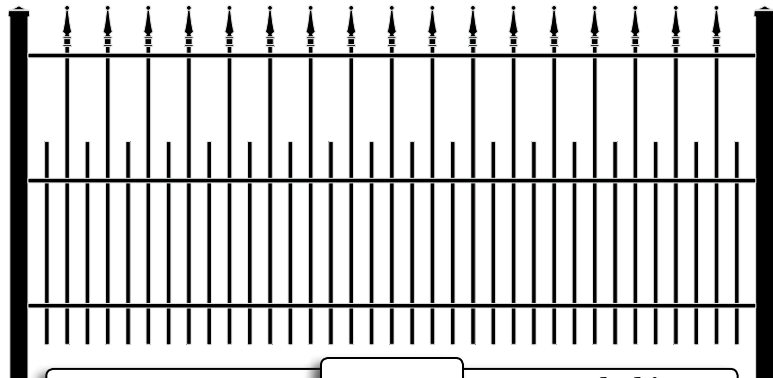

Fence & Posts
$60.⁰⁰/foot

F49S

Central Ohio
Installation Available