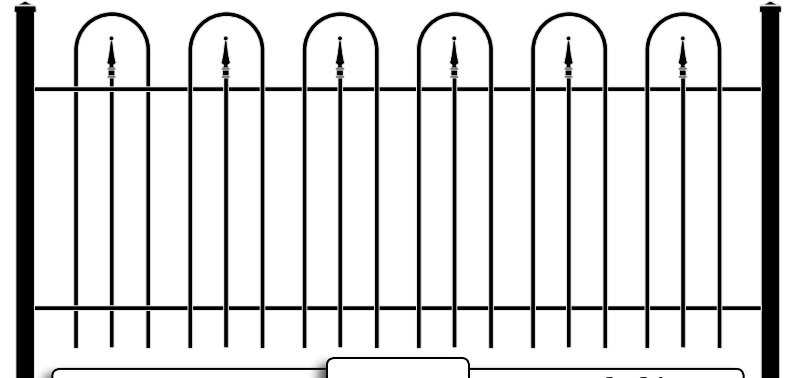

Iron Fence

Fence & Posts
$50.⁰⁰/foot

F49

Central Ohio
Installation Available

Fence & Posts
$50.⁰⁰/foot

F20

Central Ohio
Installation Available

Fence & Posts
$60.⁰⁰/foot

F49S

Central Ohio
Installation Available

Fence & Posts
$60.⁰⁰/foot

F20S

Central Ohio
Installation Available

AVAILABLE PICKET FINIALS:

AVAILABLE POST TOPS:

MATERIALS:

- 2" SQUARE POSTS
- 1/2" VERTICAL PICKETS
- 1/2" X 1" HORIZONTAL CHANNELS
- POWDER COATED BLACK

OPTIONS:

AVAILABLE 32" TO 60" TALL
INSTALLATION MINIMUM $300.⁰⁰

944 W.5TH AVE
COLUMBUS, OH
(614) 291-4342