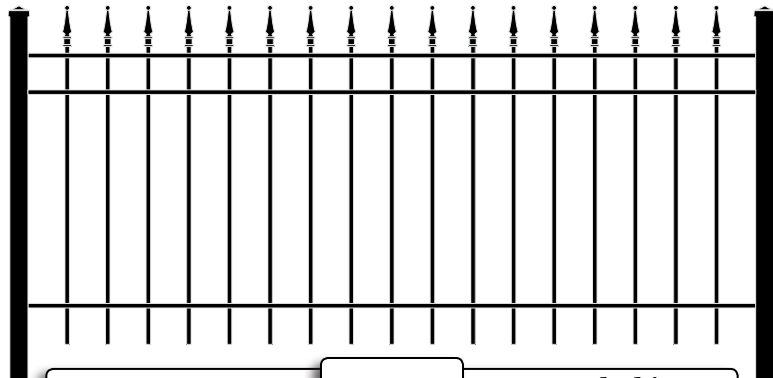

Iron Fence

Iron Fence

Fence & Posts
\$45.⁰⁰/foot

F10

Central Ohio
Installation Available

Fence & Posts
\$40.⁰⁰/foot

F5

Central Ohio
Installation Available