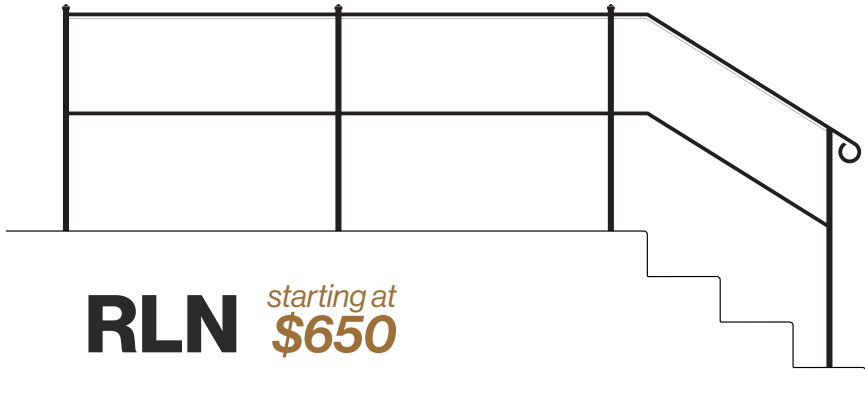

RLN *starting at*
\$650

RAR *starting at*
\$750

RSS *starting at*
\$800

R5 *starting at*
\$900

R9 *starting at*
\$1500

R10 *starting at*
\$900

DESIGN

With each rail being custom made for you, each rail has customization possibilities. Contact one of our estimators today to explore customization options and pricing to build a rail that is uniquely yours.