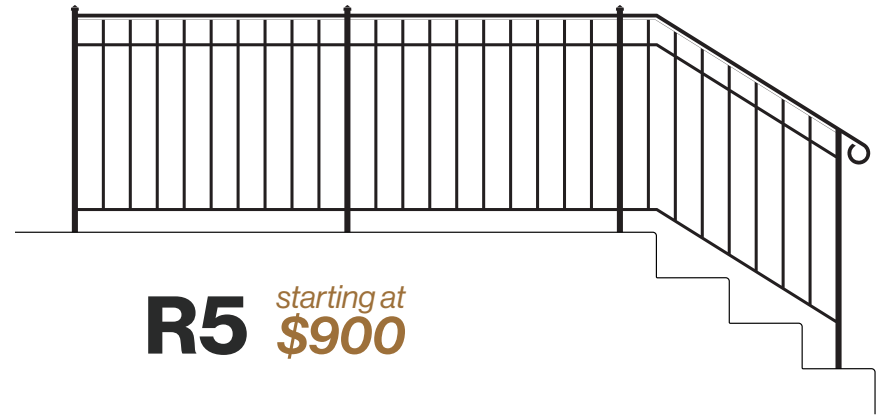

CUSTOM HANDRAILS

Our collection of custom handrails give a timeless look to any home or commercial space, while providing functionality and safety. All of our rails are hand-crafted by our highly skilled fabricators, using only the highest quality materials. To assure longevity, our rails come standard with a black powder coat finish, designed to withstand the elements. Each rail is built custom for your application. To make each rail the perfect fit, we field measure your space and provide shop drawings for approval. If desired, we also proudly offer our own installation services. Browse through our selection of styles, and get in contact with one of our estimators to discuss how to get started on your custom handrail.

RLN *starting at*
\$650

RAR *starting at*
\$750

RSS *starting at*
\$800

R5 *starting at*
\$900

R9 *starting at*
\$1500

R10 *starting at*
\$900

DESIGN

With each rail being custom made for you, each rail has customization possibilities. Contact one of our estimators today to explore customization options and pricing to build a rail that is uniquely yours.