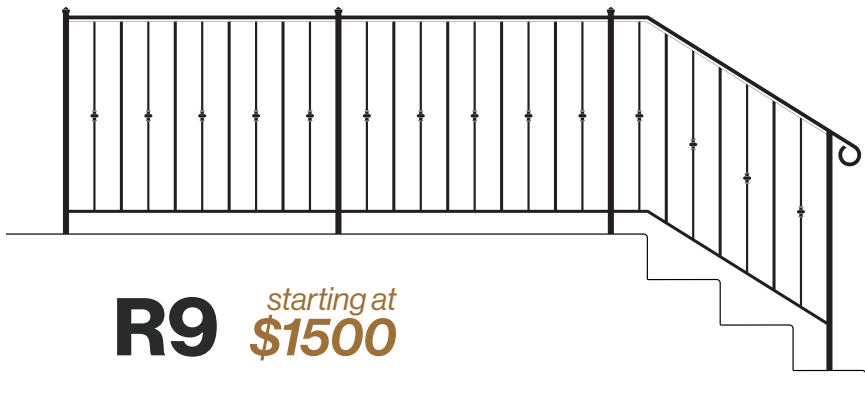

RLN *starting at*
\$650

RAR *starting at*
\$750

RSS *starting at*
\$800

R5 *starting at*
\$900

R9 *starting at*
\$1500

R10 *starting at*
\$900

DESIGN

With each rail being custom made for you, each rail has customization possibilities. Contact one of our estimators today to explore customization options and pricing to build a rail that is uniquely yours.