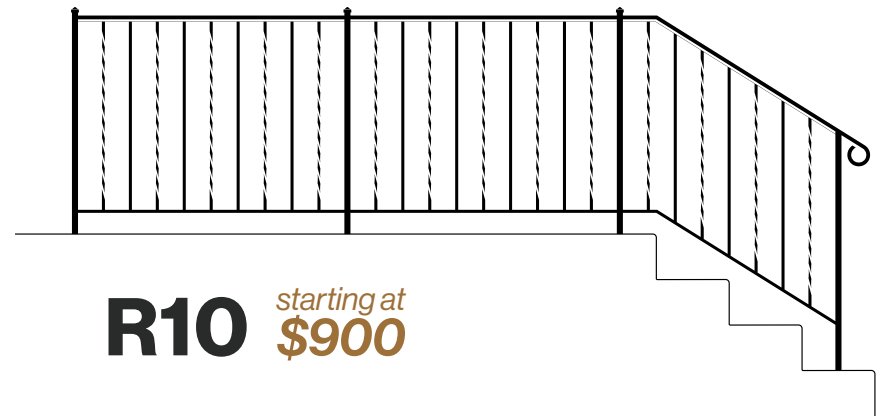

RLN *starting at*
\$650

RAR *starting at*
\$750

RSS *starting at*
\$800

R5 *starting at*
\$900

R9 *starting at*
\$1500

R10 *starting at*
\$900

DESIGN

With each rail being custom made for you, each rail has customization possibilities. Contact one of our estimators today to explore customization options and pricing to build a rail that is uniquely yours.